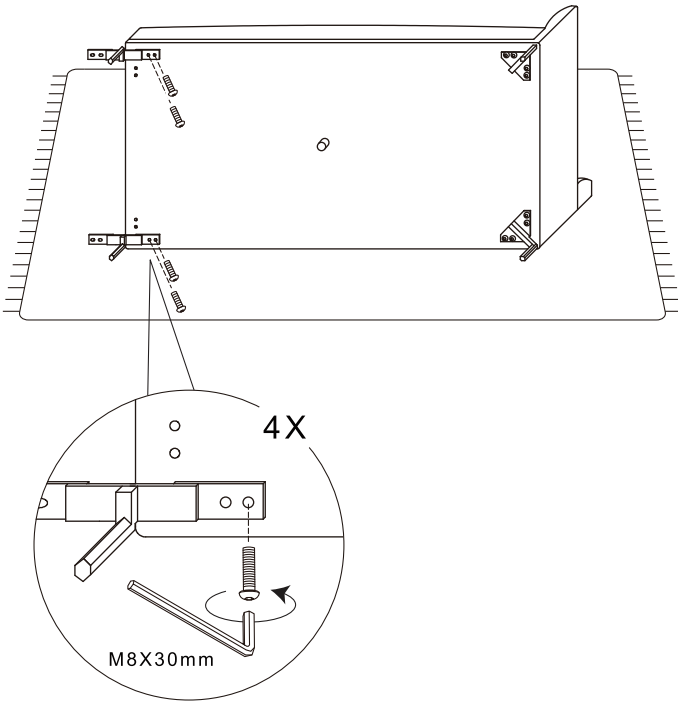

AMOR (New)

Installation Instruction

CAMERICH

M8X30mm

M8X45mm

D35X125mm

M5

CAMERICHfurniture