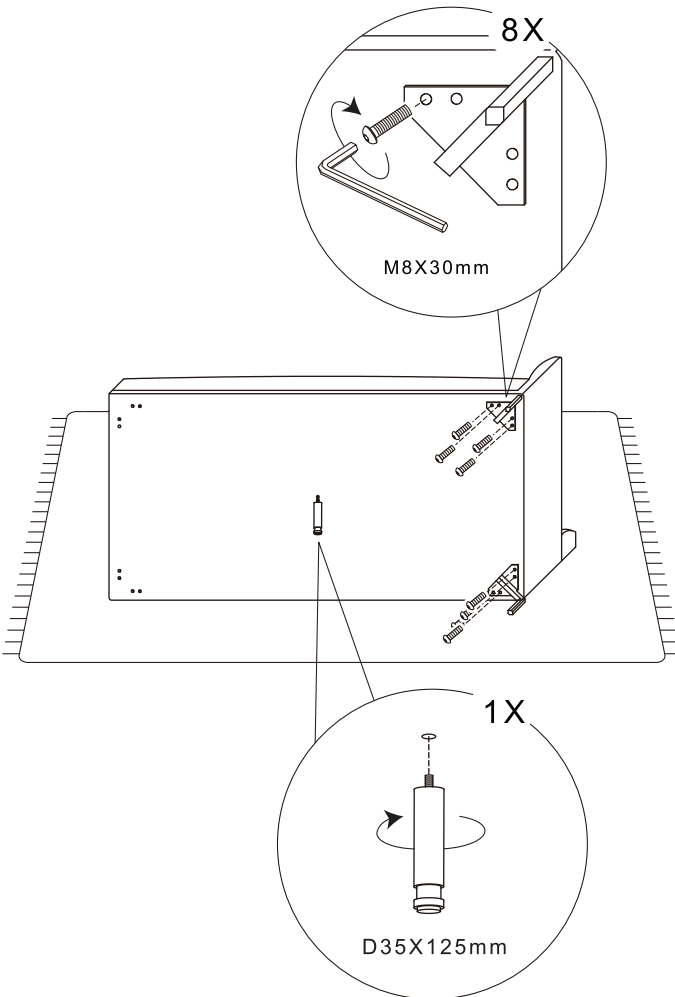

AMOR (New)

Installation Instruction

CAMERICH

M8X30mm

M8X45mm

D35X125mm

M5

CAMERICHfurniture