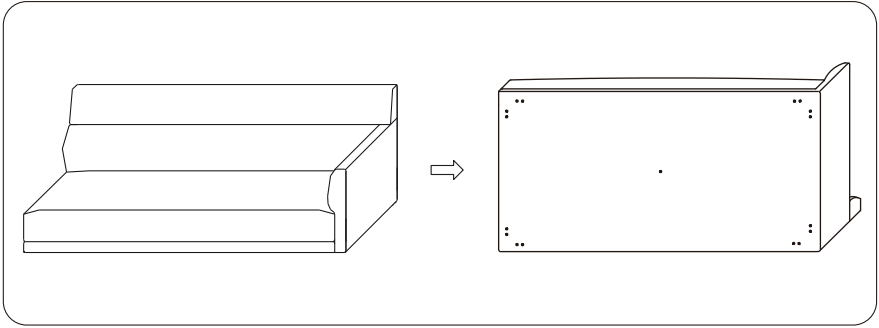

AMOR (New)

Installation Instruction

CAMERICH

M8X30mm

M8X45mm

D35X125mm

M5

CAMERICHfurniture