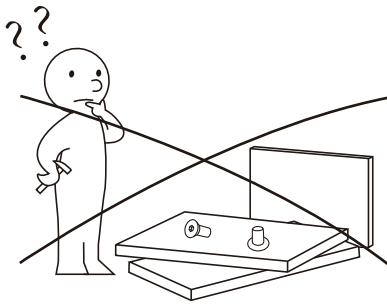

AMOR (New)

Installation Instruction

CAMERICH

M8X30mm

M8X45mm

D35X125mm

M5

CAMERICHfurniture