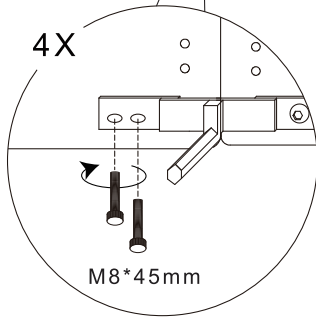

AMOR (New)

Installation Instruction

CAMERICH

M8X30mm

M8X45mm

D35X125mm

M5

CAMERICHfurniture