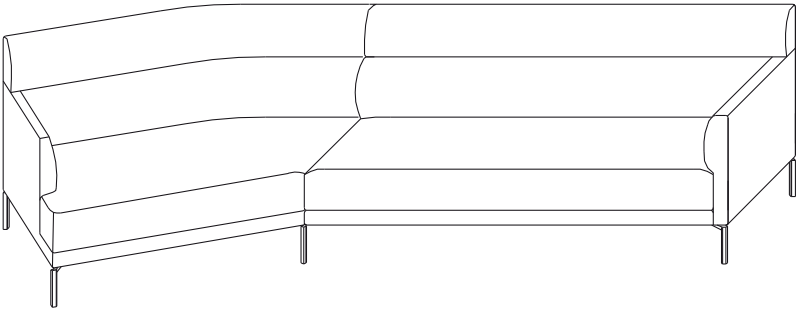

AMOR (New)

Installation Instruction

CAMERICH

M8X30mm

M8X45mm

D35X125mm

M5

CAMERICHfurniture