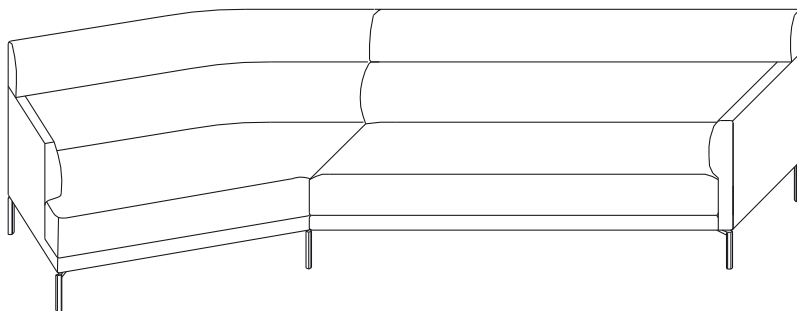

AMOR (New)

Installation Instruction

CAMERICH

M8X30mm

M8X45mm

D35X125mm

M5

CAMERICHfurniture