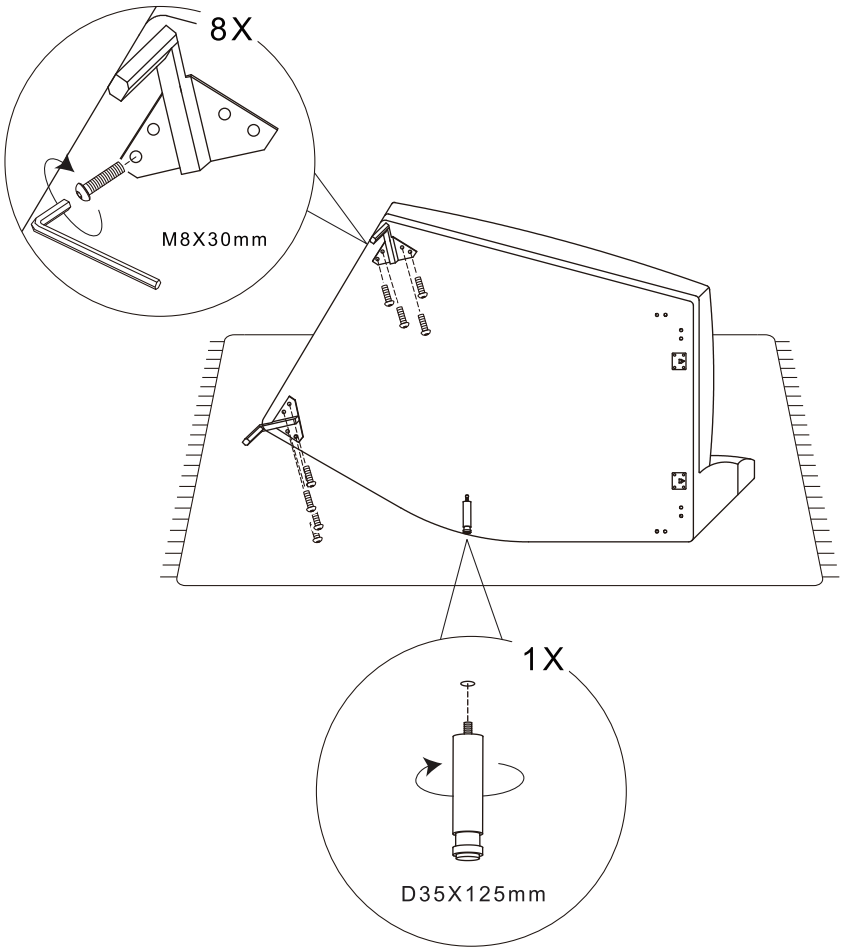

AMOR (New)

Installation Instruction

CAMERICH

M8X30mm

M8X45mm

D35X125mm

M5

CAMERICHfurniture