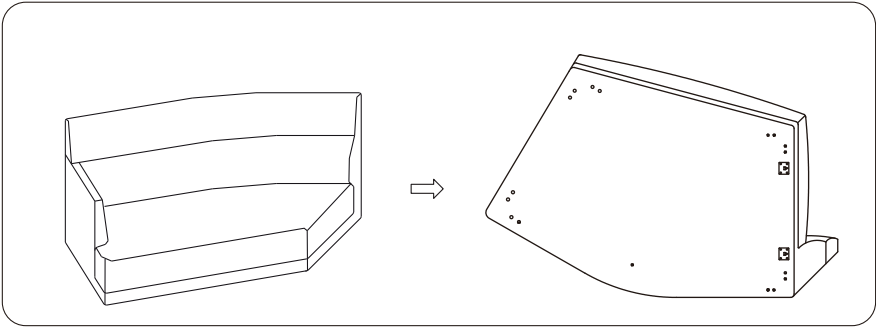

AMOR (New)

Installation Instruction

CAMERICH

M8X30mm

M8X45mm

D35X125mm

M5

CAMERICHfurniture