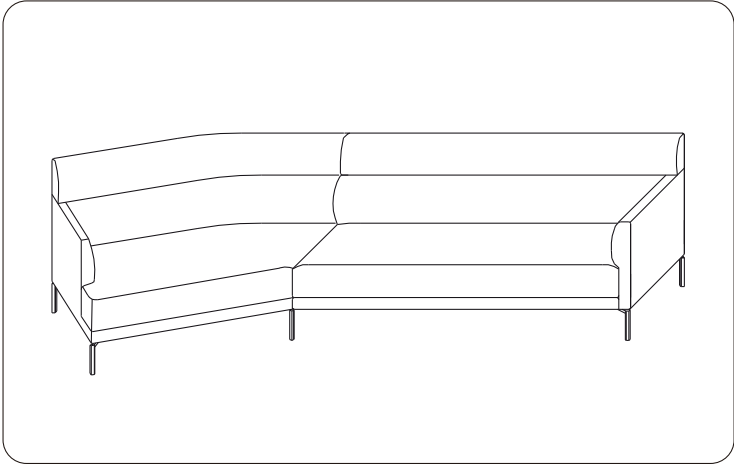

AMOR (New)

Installation Instruction

CAMERICH

M8X30mm

M8X45mm

D35X125mm

M5

CAMERICHfurniture